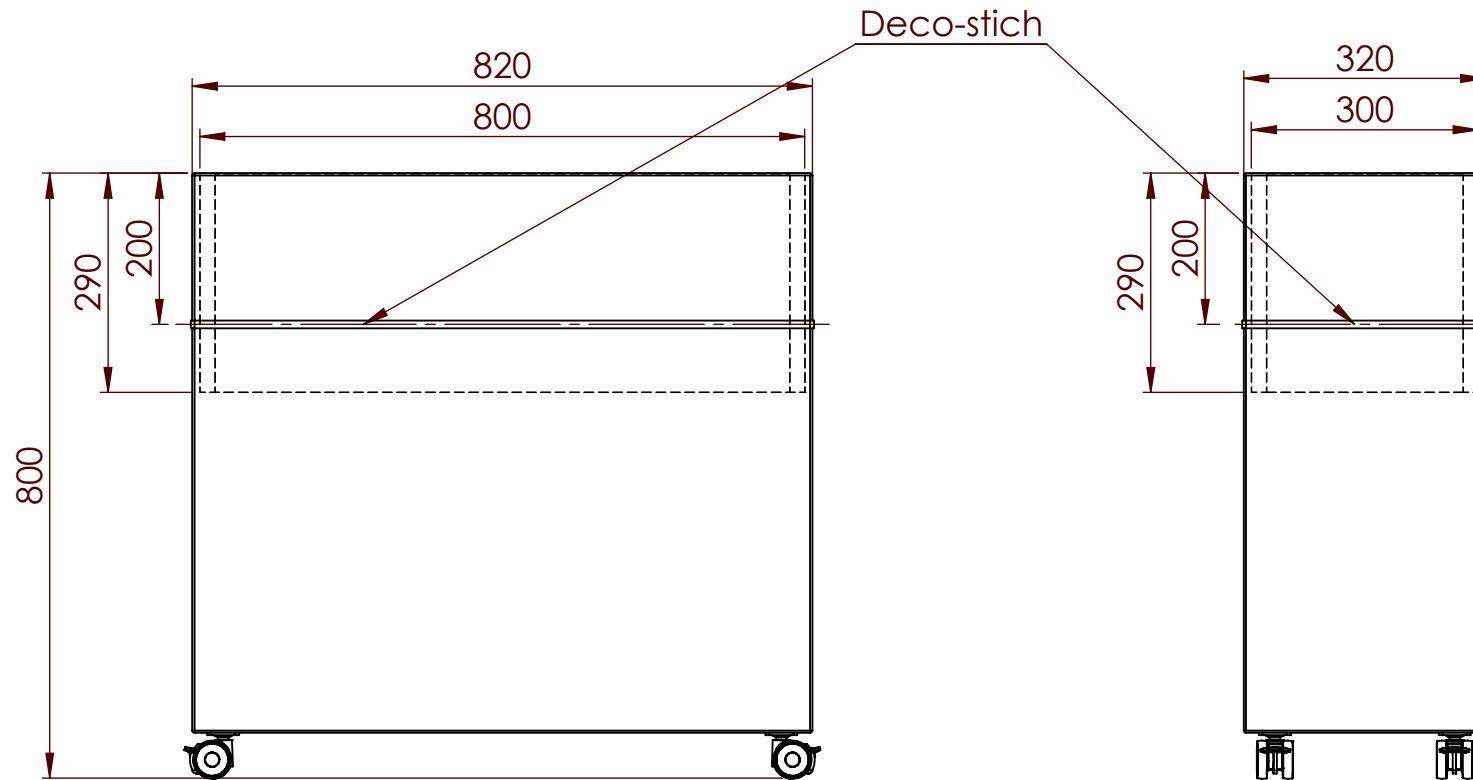

These measurements refer to the frame work
and do not include upholstery, seam or zip

 GÖTESSONS				
Art.nr. 160083 & 160084		Name Plant divider		
Last saved by Jonathan	Last saved 2019-11-12	Material x	Rev -	Format A4
Created by Jonathan	Created date 2019-10-14		Scale 1:10	Page 1/1